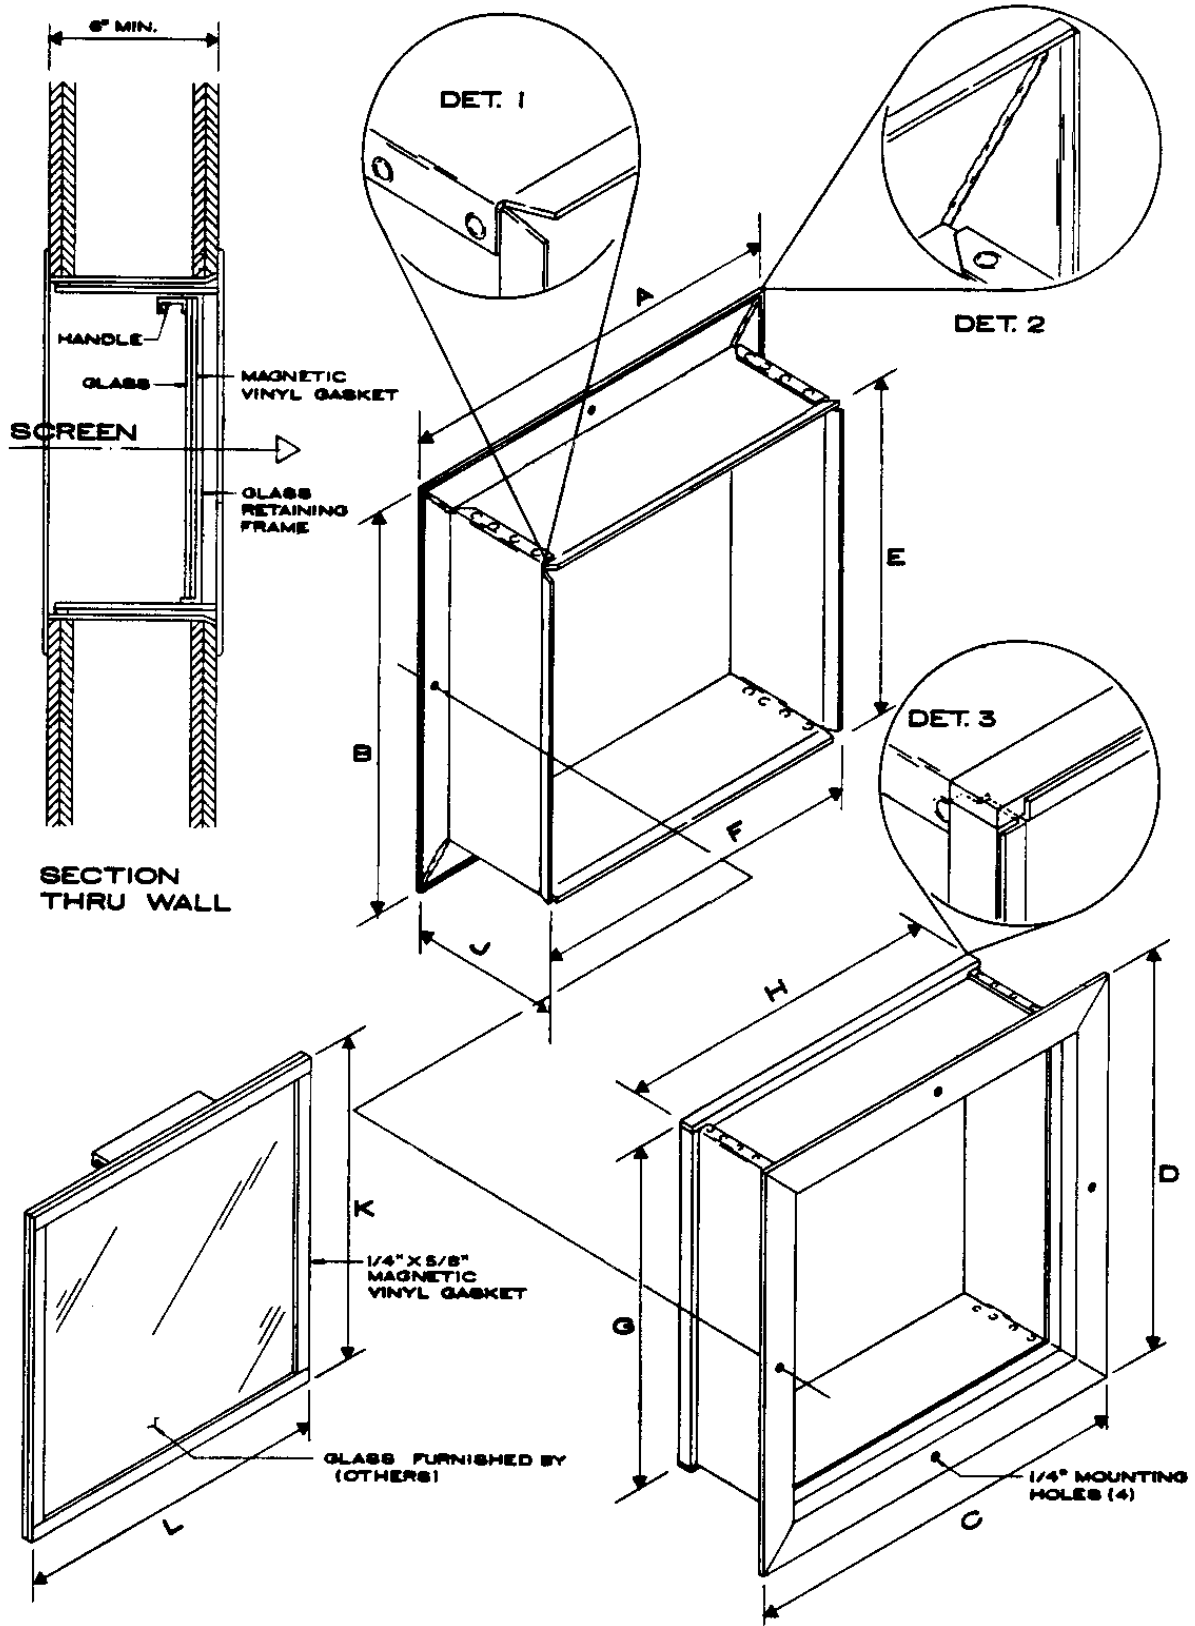

Porthole Dimension Sheet for 12 X 14 Frame

KELMAR

Systems Inc., 284 Broadway, Huntington Station, NY 11746 • 631.421.1230 • FAX 631.421.1274

Porthole Dimension Sheet for 12 X 14 Frame

A: 16"

B: 18"

C: 15-3/8"

D: 17-3/8"

E: 14-7/8"

F: 12-7/8"

G: 14-3/8"

H: 12-3/8"

J: 6"

K: 13-5/8"

L: 11-5/8"

To determine Rough Opening add 1-3/8" to Specified Size ie:

12"w X 14"h = 13-3/8"w X 15-3/8"h Rough Opening