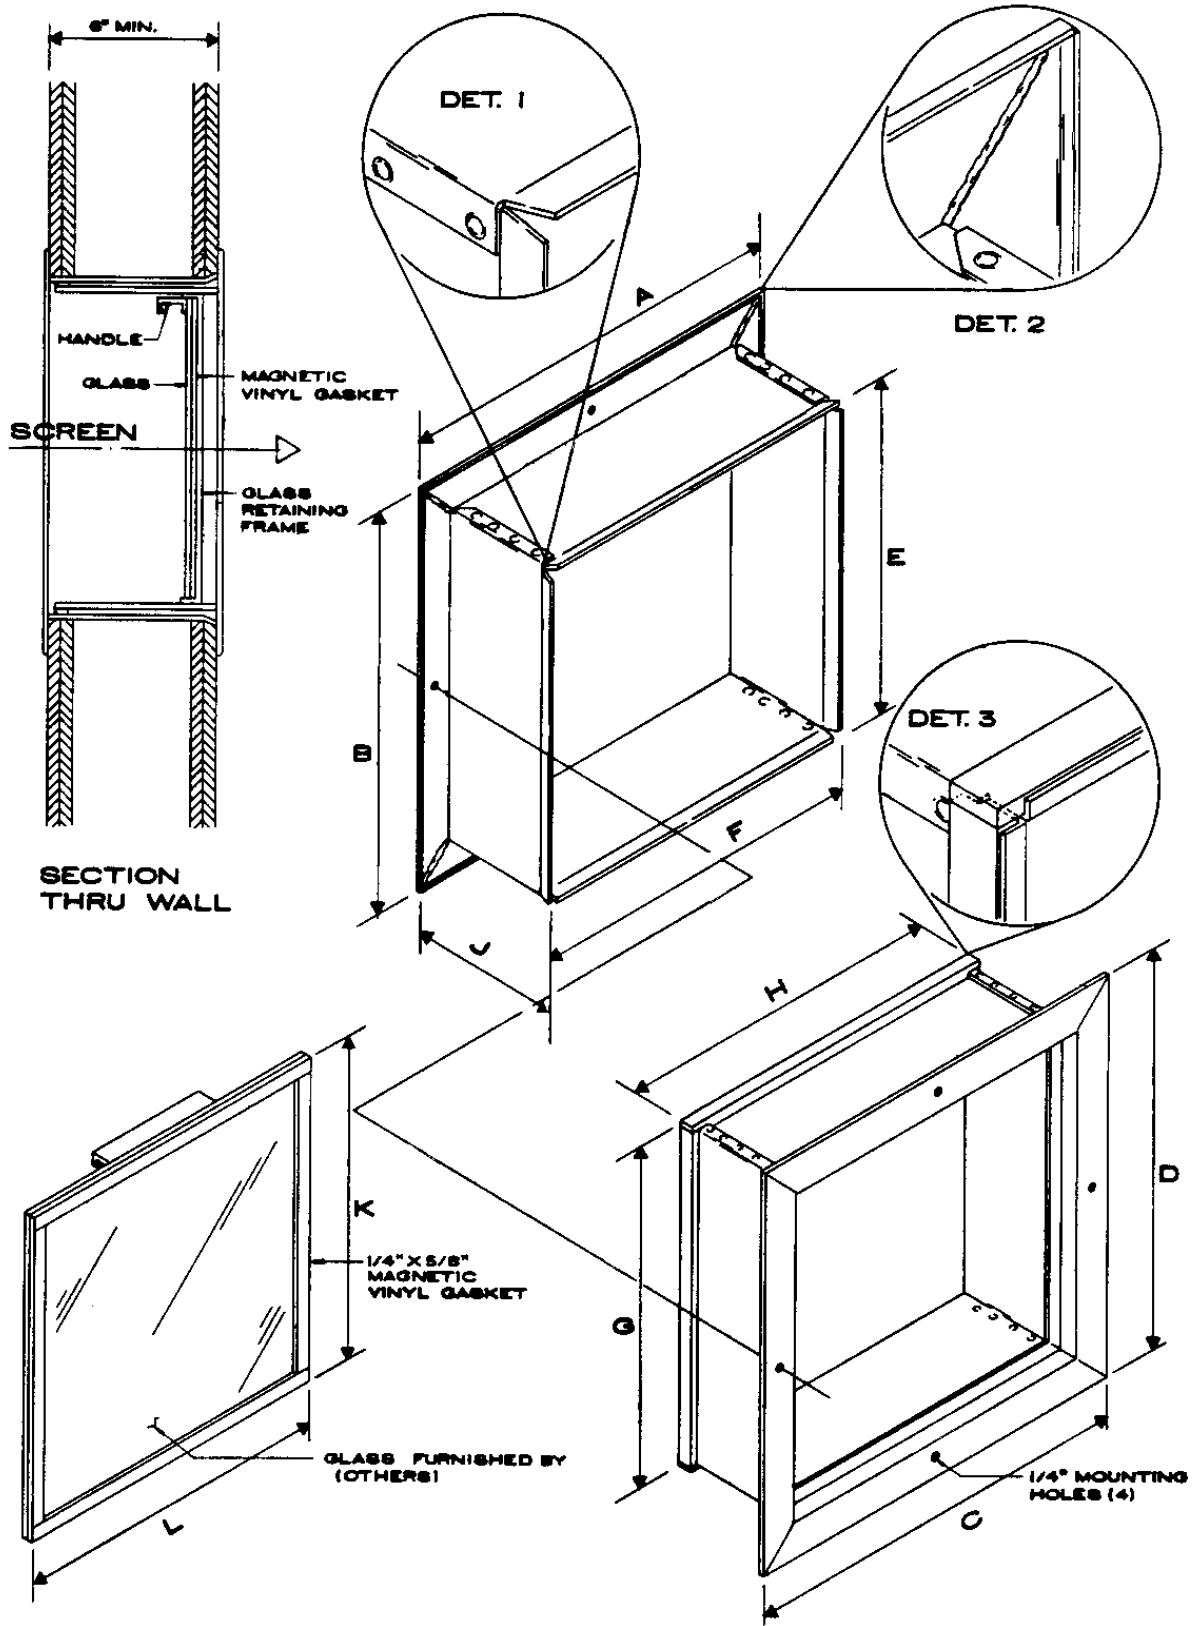

KELMAR

Systems Inc., 284 Broadway, Huntington Station, NY 11746 • 631.421.1230 • FAX 631.421.1274

Porthole Dimension Sheet for 16 X 16 Frame

Porthole Dimension Sheet for 16 X 16 Frame

A: 20"

B: 20"

C: 19-3/8"

D: 19-3/8"

E: 16-7/8"

F: 16-7/8"

G: 16-3/8"

H: 16-3/8"

J: 6"

K: 15-5/8"

L: 15-5/8"

To determine Rough Opening add 1-3/8" to Specified Size ie:

16"w X 16"h = 17-3/8"w X 17-3/8"h Rough Opening

Glass is on a 5 degree tilt.