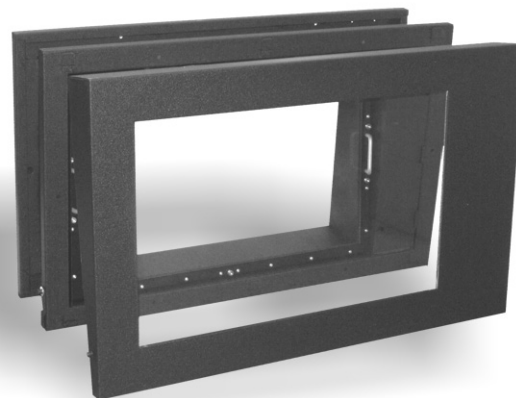

STRONG AROUND THE WORLD

PROJECTION PORT

FEATURES

- Offered as a standard Projection port with Starphire® glass or as a double glass THX® port with anti-reflective coated Clearview Plus™ glass and sound dampening cover.
- Optional extender sleeve to accommodate up to 18 inch (45.7 cm) thick walls.
- Convenient, isolated Wireway option provides auditorium access for assistive listening device cables or other wiring.
- All models are made of heavy gauge steel and feature a durable, satin black powder coat finish.
- U.V. and chemical resistant synthetic rubber gasket at all glass to metal contact points forms a positive seal reducing booth noise entering the auditorium.
- Auditorium side of frame pre-drilled for mounting infrared emitter bracket.
- Projection ports have easily removed brass window hardware for trouble-free maintenance and cleaning without the need for tools. Inner window has ergonomic aluminum handles for safe glass removal and installation.
- Unit comes fully assembled and ready to install.

Projection port with Wireway, THX® cover shown

THX® Compliance:

Strong's Projection ports were designed to meet recommendations from THX®. THX® standards were developed to ensure consistency of sound and image quality in the theatre environment. The Strong Projection port with optional THX® cover offers excellent sound isolation between projection booth and auditorium and an anti-reflective coating on each sheet of glass for improved light and color transmission. The main internal window and cover glass are at opposing 7 degree angles from vertical to minimize reflections.